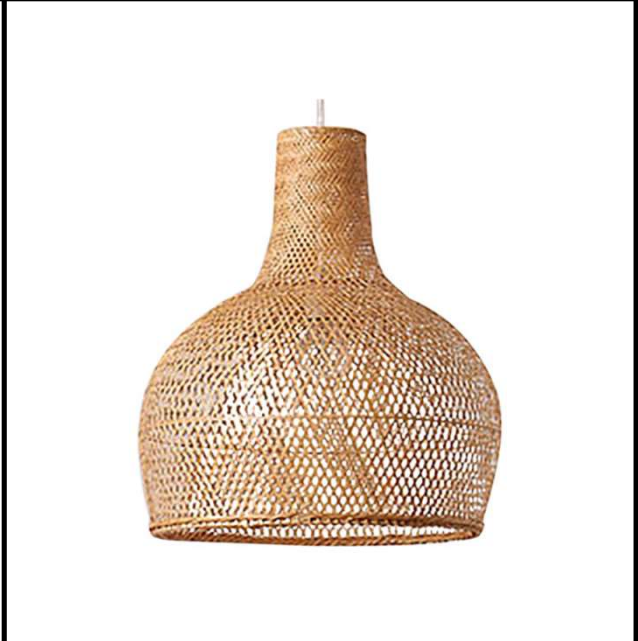

Sovitron Interior Pvt.Ltd.

Model Name	Bamboo Light / DL-BP23-15
Description	Downlighter

Technical description	Image
-----------------------	-------

Dimension	Based on Rquirement
Frame	Bamboo / Cane / Kauna
Color Tempertaure	3000K
Power	15W
Total Luminous Flux	1050 lm
Efficacy	70 lm/W
IP rating	20
Color Rendering	≥80
Mounting	Pendant
Optics	E 27 Holder
Dimming	NON-Dimmable
Operating Voltage	220-240 VAC
Standard Lifetime	L70 minimum at 50,000 burning hours